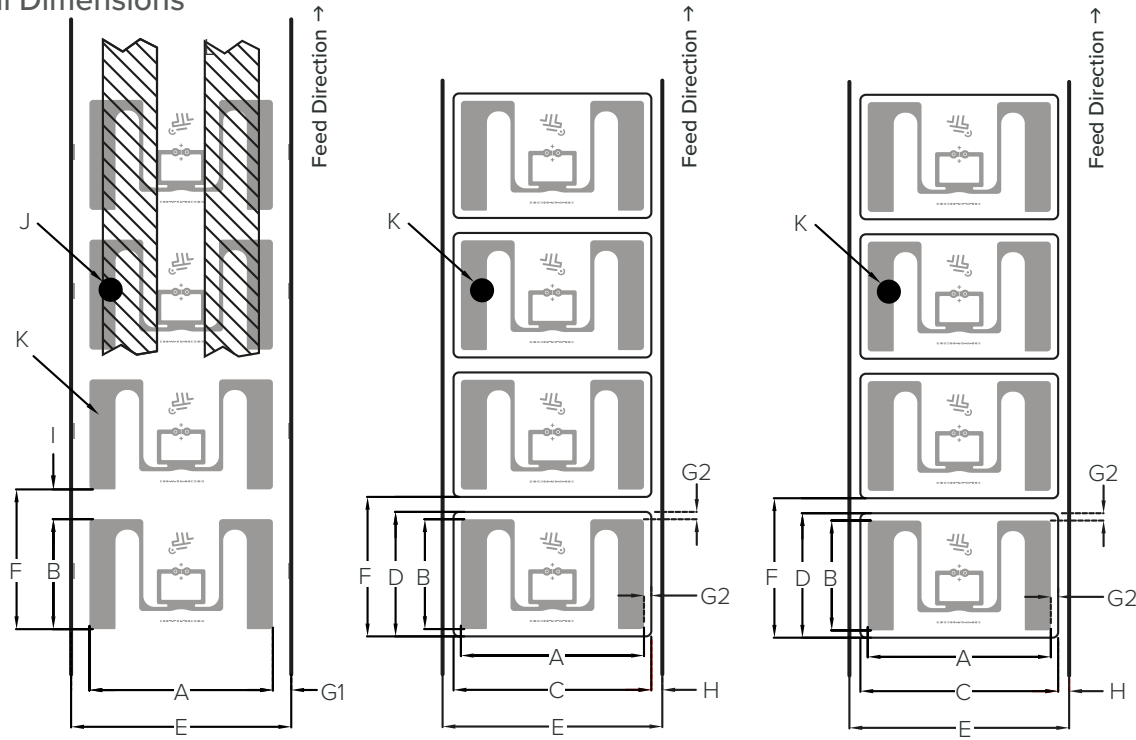

EOS-300 R6

TAGEOS

Product Specifications

Mechanical Dimensions

	Dry	Wet	Paper-face
Product Code	300000177	300000178	300000179
Antenna Size	A x B 50 x 30 mm / 1.97 x 1.18 in	50 x 30 mm / 1.97 x 1.18 in	50 x 30 mm / 1.97 x 1.18 in
Finish Size	C x D -	54 x 34 mm / 2.13 x 1.34 in	54 x 34 mm / 2.13 x 1.34 in
Web Width	E 60 ± 1 mm / 2.36 ± 0.04 in	60 ± 1 mm / 2.36 ± 0.04 in	60 ± 1 mm / 2.36 ± 0.04 in
Pitch	F 38.1 ± 0.2 mm / 1.5 ± 0.01 in	38.1 ± 1 mm / 1.5 ± 0.02 in	38.1 ± 1 mm / 1.5 ± 0.02 in
Antenna to Web Edge	G1 5 ± 1 mm / 0.20 ± 0.04 in	-	-
Antenna to Die-cut	G2 -	2 ± 1 mm / 0.08 ± 0.04 in	2 ± 1 mm / 0.08 ± 0.04 in
Die-cut to Web Edge	H -	3 ± 1 mm / 0.12 ± 0.04 in	3 ± 1 mm / 0.12 ± 0.04 in
Antenna Gap	I 8.1 mm / 0.32 in	-	-
Converting Spot	J 71 x 30 mm / 0.28 x 1.18 in, antenna section can be used	-	-
Bad Mark	K Ø 6 mm / 0.24 in	Ø 6 mm / 0.24 in	Ø 6 mm / 0.24 in
Interleaves	L Yes	No	No