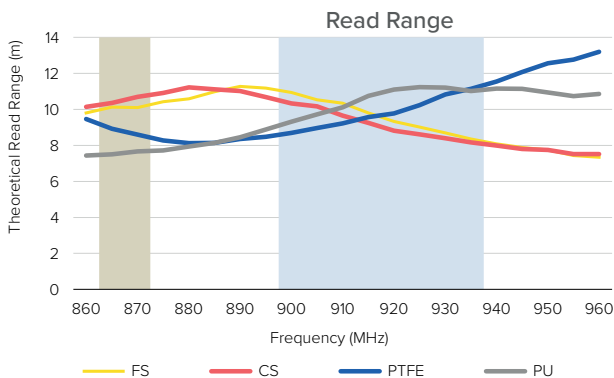

- Apparel
- Beauty & Cosmetics
- Brand Protection
- Inventory Visibility
- Item Level Tagging

The mark of responsible forestry
FSC® C166692

EOS-300 R6

TAGEOS

Technical Overview

	Dry	Wet	Paper-face
Product Code	3000000177	3000000178	3000000179
Antenna Size	50 x 30 mm 1.97 x 1.18 in	50 x 30 mm 1.97 x 1.18 in	50 x 30 mm 1.97 x 1.18 in
Finish Size	-	54 x 34 mm 2.13 x 1.34 in	54 x 34 mm 2.13 x 1.34 in
Web Width	60 ± 1 mm 2.36 ± 0.04 in	60 ± 1 mm 2.36 ± 0.04 in	60 ± 1 mm 2.36 ± 0.04 in
Pitch	38.1 ± 0.2 mm 1.5 ± 0.01 in	38.1 ± 1 mm 1.5 ± 0.02 in	38.1 ± 1 mm 1.5 ± 0.02 in
ARC Approval	F, I, L, O, Q, R, Y2, Z, W5, W6	F, I, L, O, Q, R, Y2, Z, W5, W6	F, I, L, O, Q, R, Y2, Z, W5, W6
FSC® Certification	-	-	-
Antenna Material	Aluminium	Aluminium	Aluminium
Front Face	-	PET clear	Paper TT
Inlay Substrate	PET clear	PET clear	PET clear
Inlay Adhesive	-	Permanent	Permanent
Liner	-	Paper	Paper
Operating Temperature	-40°C / +85°C -40°F / +185°F @20% to 90% RH	-40°C / +85°C -40°F / +185°F @20% to 90% RH	-40°C / +85°C -40°F / +185°F @20% to 90% RH
Shelf Life	2 years @ +25°C/40%RH	2 years @ +25°C/40%RH	2 years @ +25°C/40%RH
Final Inspection	100% tested	100% tested	100% tested