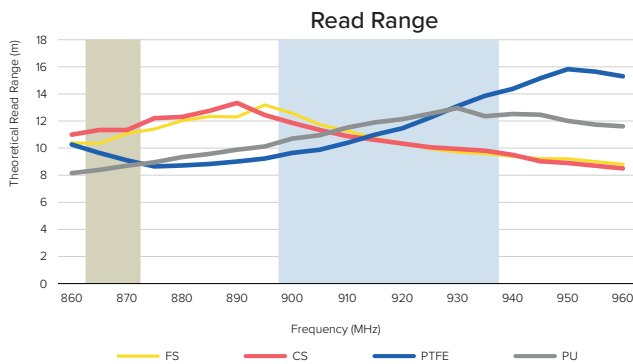

TAGEOS

Technical Overview

	Dry Inlay	Wet Inlay	Paper-face Inlay
Product Code	2600000046	2600000047	2600000048
Antenna Size	44 x 20 mm 1.73 x 0.79 in	44 x 20 mm 1.73 x 0.79 in	44 x 20 mm 1.73 x 0.79 in
Finish Size	-	47 x 23 mm 1.85 x 0.91 in	47 x 23 mm 1.85 x 0.91 in
Web Width	50.0 ± 1 mm 1.969 ± 0.04 in	50.0 ± 1 mm 1.969 ± 0.04 in	50.0 ± 1 mm 1.969 ± 0.04 in
Pitch	26.04 ± 0.2 mm 1.025 x 0.01 in	26.04 ± 1 mm 1.025 x 0.04 in	26.04 ± 1 mm 1.025 x 0.04 in
ARC Approval	F, O, Q, R, Y2, W5, W6	F, O, Q, R, Y2, W5, W6	F, O, Q, R, Y2, W5, W6
FSC® Certification	-	-	-
Antenna Material	Aluminium	Aluminium	Aluminium
Front Face	-	Clear PET	TT Paper
Inlay Substrate	Clear PET	Clear PET	Clear PET
Inlay Adhesive	-	Permanent	Permanent
Liner	-	Paper	Paper
Operating Temperature	-40°C / +85°C | -40°F / +185°F @20% to 90% RH	-40°C / +85°C | -40°F / +185°F @20% to 90% RH	-40°C / +85°C | -40°F / +185°F @20% to 90% RH
Shelf Life	2 years @ +25°C/40%RH	2 years @ +25°C/40%RH	2 years @ +25°C/40%RH
Final Inspection	100% tested	100% tested	100% tested