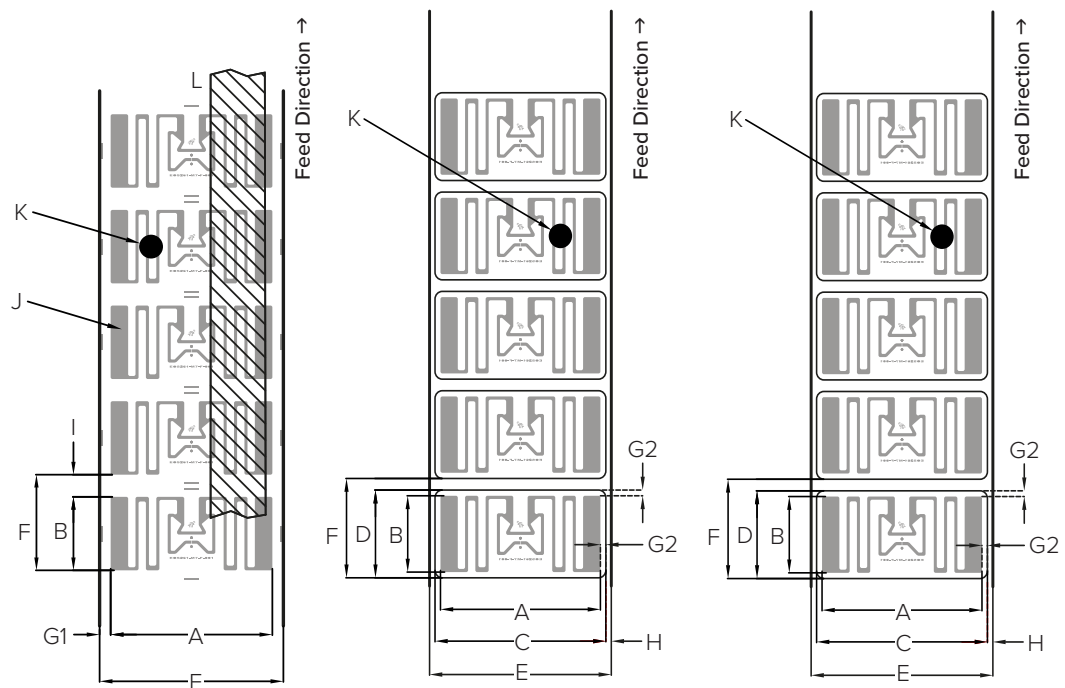

### Mechanical Dimensions

	Dry Inlay	Wet Inlay	Paper-face Inlay
Product Code	2600000046	2600000047	2600000048
Antenna Size	A x B 44 x 20 mm / 1.73 x 0.79 in	44 x 20 mm / 1.73 x 0.79 in	44 x 20 mm / 1.73 x 0.79 in
Finish Size	C x D -	47 x 23 mm / 1.85 x 0.91 in	47 x 23 mm / 1.85 x 0.91 in
Web Width	E 50.0 ± 1 mm / 1.969 ± 0.04 in	50.0 ± 1 mm / 1.969 ± 0.04 in	50.0 ± 1 mm / 1.969 ± 0.04 in
Pitch	F 26.04 ± 0.2 mm / 1.025 x 0.01 in	26.04 ± 1 mm / 1.025 x 0.04 in	26.04 ± 1 mm / 1.025 x 0.04 in
Antenna to Web Edge	G1 3.0 ± 1 mm / 0.118 ± 0.04 in	-	-
Antenna to Die-cut	G2 -	1.5 ± 1 mm / 0.059 ± 0.04 in	1.5 ± 1 mm / 0.059 ± 0.04 in
Die-cut to Web Edge	H -	1.5 ± 1 mm / 0.059 ± 0.04 in	1.5 ± 1 mm / 0.059 ± 0.04 in
Antenna Gap	I 6.04 mm / 0.238 in	-	-
Converting Spot	J 4.70 x 20.00 mm / 0.185 x 0.787 in, Antenna section can be used		
Bad Mark	K Ø 6 mm / 0.24 in	Ø 6 mm / 0.24 in	Ø 6 mm / 0.24 in
Interleaves	L Yes	No	No