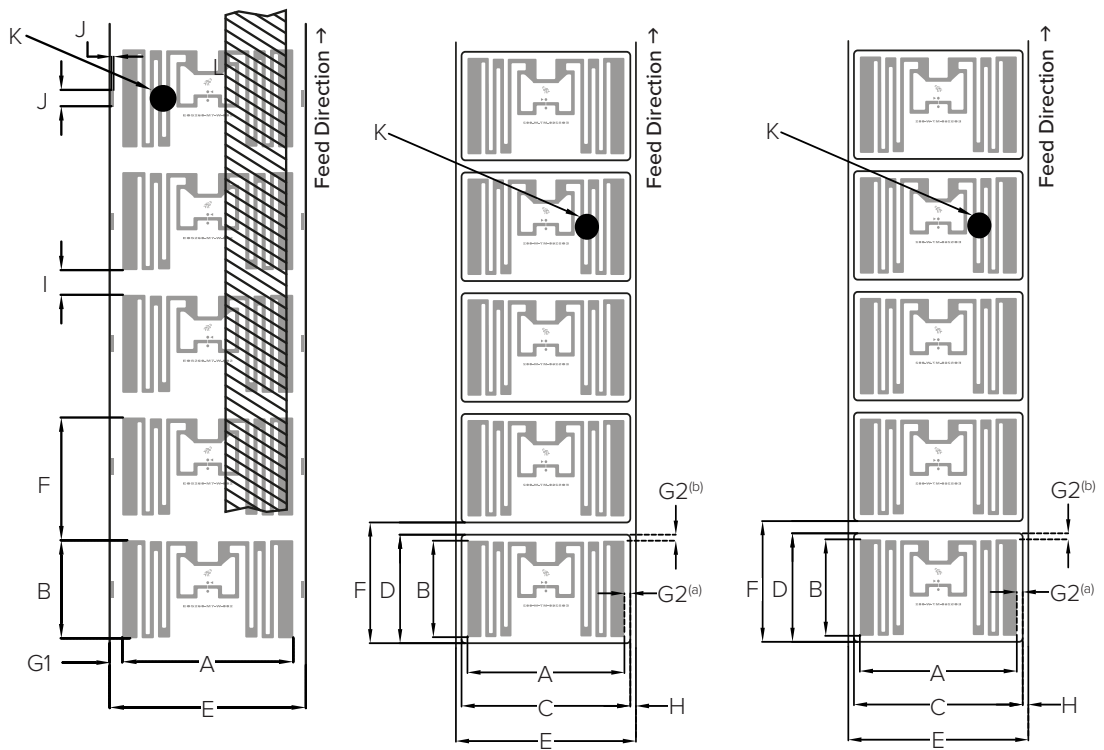

EOS-260 M730

TAGEOS

Product Specifications

Mechanical Dimensions

	Dry	Wet	Paper-face
Product Code	2600000016	2600000013	2600000014
Antenna Size	A x B 42 x 24 mm / 1.65 x 0.95 in	42 x 24 mm / 1.65 x 0.95 in	42 x 24 mm / 1.65 x 0.95 in
Finish Size	C x D -	45 x 27 mm / 1.77 x 1.06 in	45 x 27 mm / 1.77 x 1.06 in
Web Width	E 48.0 ± 1 mm / 1.890 ± 0.04 in	48.0 ± 1 mm / 1.890 ± 0.04 in	48.0 ± 1 mm / 1.890 ± 0.04 in
Pitch	F 30.04 ± 0.2 mm / 1.183 ± 0.01 in	30.04 ± 1 mm / 1.183 ± 0.04 in	30.04 ± 1 mm / 1.183 ± 0.04 in
Antenna to Web Edge	G1 3.1 mm ± 1 / 0.121 in ± 0.04 in	-	-
Antenna to Die-cut	G2 -	1.6 ± 1 mm / 0.062 ± 0.04 in ^(a)	1.5 ± 1 mm / 0.059 ± 0.04 in ^(b)
Die-cut to Web Edge	H -	1.5 ± 1 mm / 0.059 ± 0.04 in	1.5 ± 1 mm / 0.059 ± 0.04 in
Antenna Gap	I 6.04 mm / 0.238 in	-	-
Converting Spot	J 24 x 3.74 mm / 0.945 x 0.146 in	-	-
	*antenna section can be used		
Bad Mark	K Ø 6 mm / 0.236 in	Ø 6 mm / 0.236 in	Ø 6 mm / 0.236 in
Interleaves	L yes	no	no