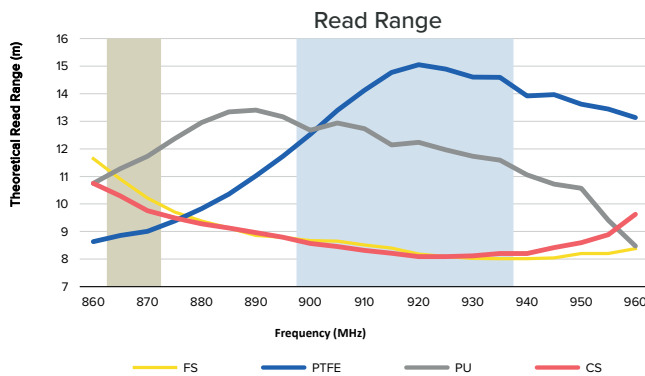

EOS-260 M730

T A G E O S

Technical Overview

	Dry	Wet	Paper-face
Product Code	2600000016	2600000013	2600000014
Antenna Size	42 x 24 mm 1.65 x 0.95 in	42 x 24 mm 1.65 x 0.95 in	42 x 24 mm 1.65 x 0.95 in
Finish Size	-	45 x 27 mm 1.77 x 1.06 in	45 x 27 mm 1.77 x 1.06 in
Web Width	48.0 ± 1 mm 1.890 ± 0.04 in	48.0 ± 1 mm 1.890 ± 0.04 in	48.0 ± 1 mm 1.890 ± 0.04 in
Pitch	30.04 ± 0.2 mm 1.183 ± 0.01 in	30.04 ± 1 mm 1.183 ± 0.04 in	30.04 ± 1 mm 1.183 ± 0.04 in
ARC Approval	F, I, L, Q, W5	F, I, L, Q, W5	F, I, L, Q, W5
FSC® Certification	-	-	-
Antenna Material	Aluminium	Aluminium	Aluminium
Front Face	-	PET Clear	Paper TT
Inlay Substrate	PET Clear	PET Clear	PET Clear
Inlay Adhesive	-	Permanent	Permanent
Liner	-	Paper	Paper
Operating Temperature	-40°C / +85°C | -40°F / +185°F @20% to 90% RH	-40°C / +85°C | -40°F / +185°F @20% to 90% RH	-40°C / +85°C | -40°F / +185°F @20% to 90% RH
Shelf Life Time	2 years at +25°C @40% RH	2 years at +25°C @40% RH	2 years at +25°C @40% RH
Final Inspection	100% tested	100% tested	100% tested